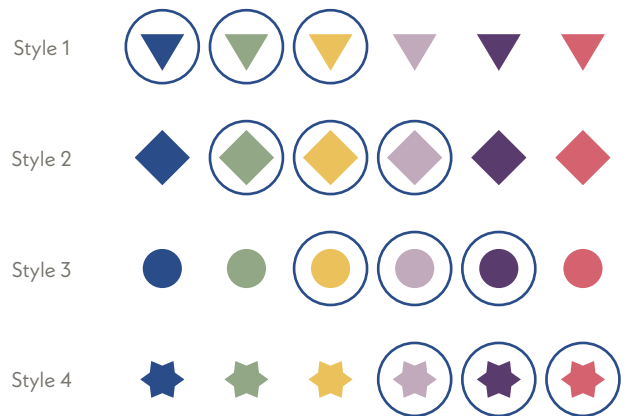

24-Unit pack

CHOOSE

2 Styles

Styles

2 Colors p/Style

Style 1

Style 2

YOU GET

CHOOSE

3 Styles

Styles

2 Colors p/Style

Style 1

Style 2

Style 3

YOU GET

5 Units p/Color p/Style

		S/M	M/L
Style 1	Color 1		
	Color 2		
Style 2	Color 1		
	Color 2		
Style 3	Color 1		
	Color 2		

Total pieces

30 pcs

ORDER TYPE

SOQ

≥ 48-Units

CHOOSE

4-9 Styles

3-6 Colors p/Style

YOU GET

4-8 Units p/Color p/Style

Total pieces

≥ 48 pcs