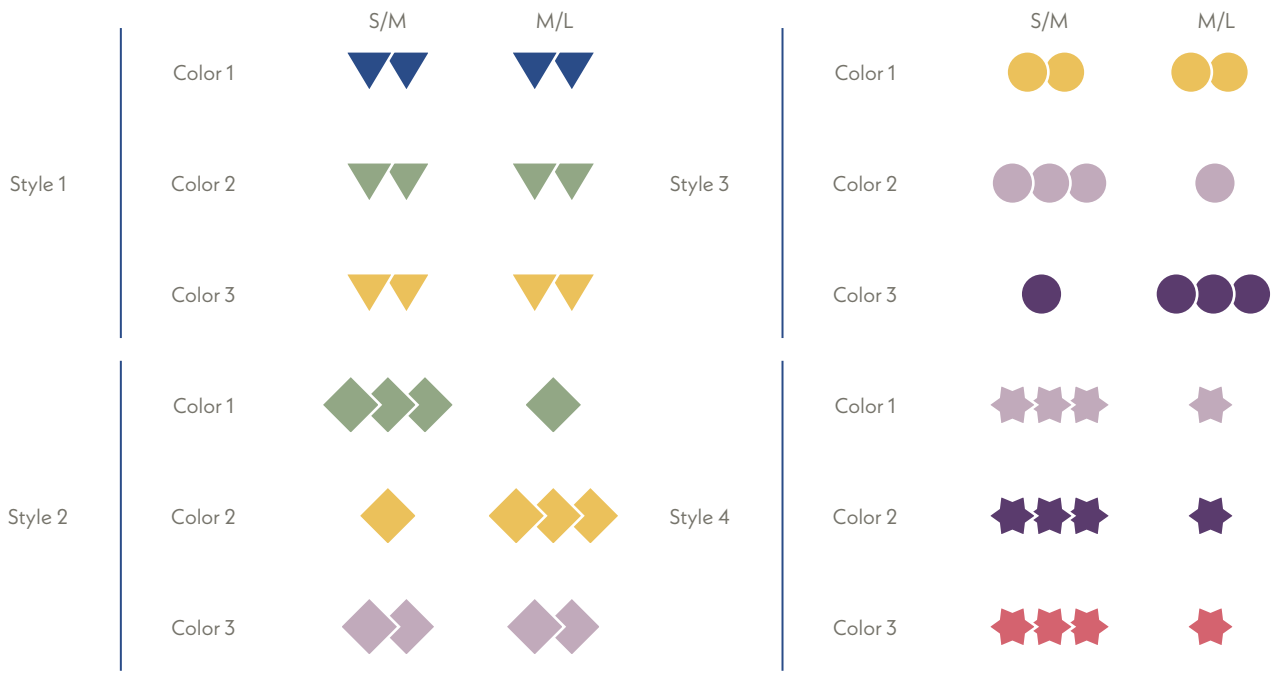

24-Unit pack

CHOOSE

2 Styles

Styles

2 Colors p/Style

Style 1

Style 2

YOU GET

CHOOSE

3 Styles

Styles

2 Colors p/Style

Style 1

Style 2

Style 3

YOU GET

5 Units p/Color p/Style

		S/M	M/L
Style 1	Color 1		
	Color 2		
Style 2	Color 1		
	Color 2		
Style 3	Color 1		
	Color 2		

Total pieces

30 pcs

ORDER TYPE

SOQ

≥ 48-Units

CHOOSE

4-9 Styles

3-6 Colors p/Style

YOU GET

4-8 Units p/Color p/Style

Total pieces

≥ 48 pcs